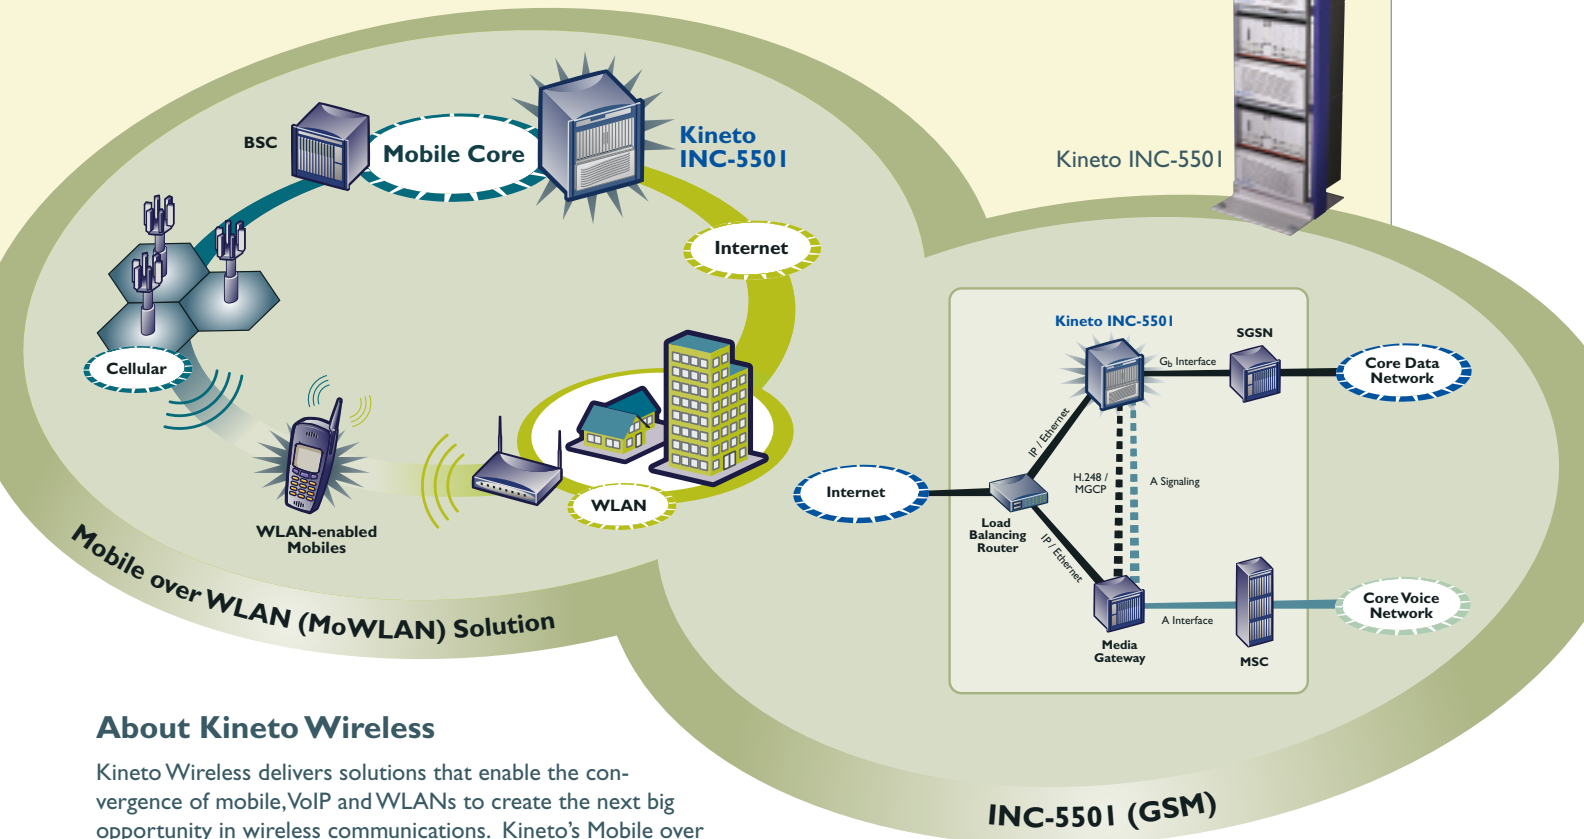

INC-550I SPECIFICATIONS

Chassis and Common Equipment

- 21-slots
- NEBS-certified
- Rear access for cabling
- Dimensions
  - Width: 19-inch rack mount
  - Height: 12U
- Redundant Ethernet switch blades
- Redundant administrative blades
- Redundant database blades
- Redundant power and cooling

Subsystems

- **Circuit Services Subsystem**
  - Controls all GSM circuit-mode services
  - Processes A interface signaling from MSC
  - Controls media gateway (H.248 / MGCP)
- **SS7 Signaling Subsystem**
  - Terminates A signaling interfaces from MSC
- **Security Services Subsystem**
  - Manages security over IP access network
  - Terminates SSL connection to each subscriber end point
- **Packet Services Subsystem**
  - Controls all GPRS packet-mode services
  - Terminates Gb links from SGSN

About Kineto Wireless

Kineto Wireless delivers solutions that enable the convergence of mobile, VoIP and WLANs to create the next big opportunity in wireless communications. Kineto's Mobile over WLAN (MoWLAN) solution enables service providers to deliver high-performance mobile voice and data services over WLANs located within homes, offices and hot spots at significantly lower cost than existing 2.5 and 3G mobile network technologies. As a result, subscribers can use their mobile phone as their primary, if not only, communications device. As an international company, Kineto Wireless does business with leading service providers, handset suppliers and infrastructure providers worldwide. For more information about Kineto Wireless, please visit www.kinetowireless.com.